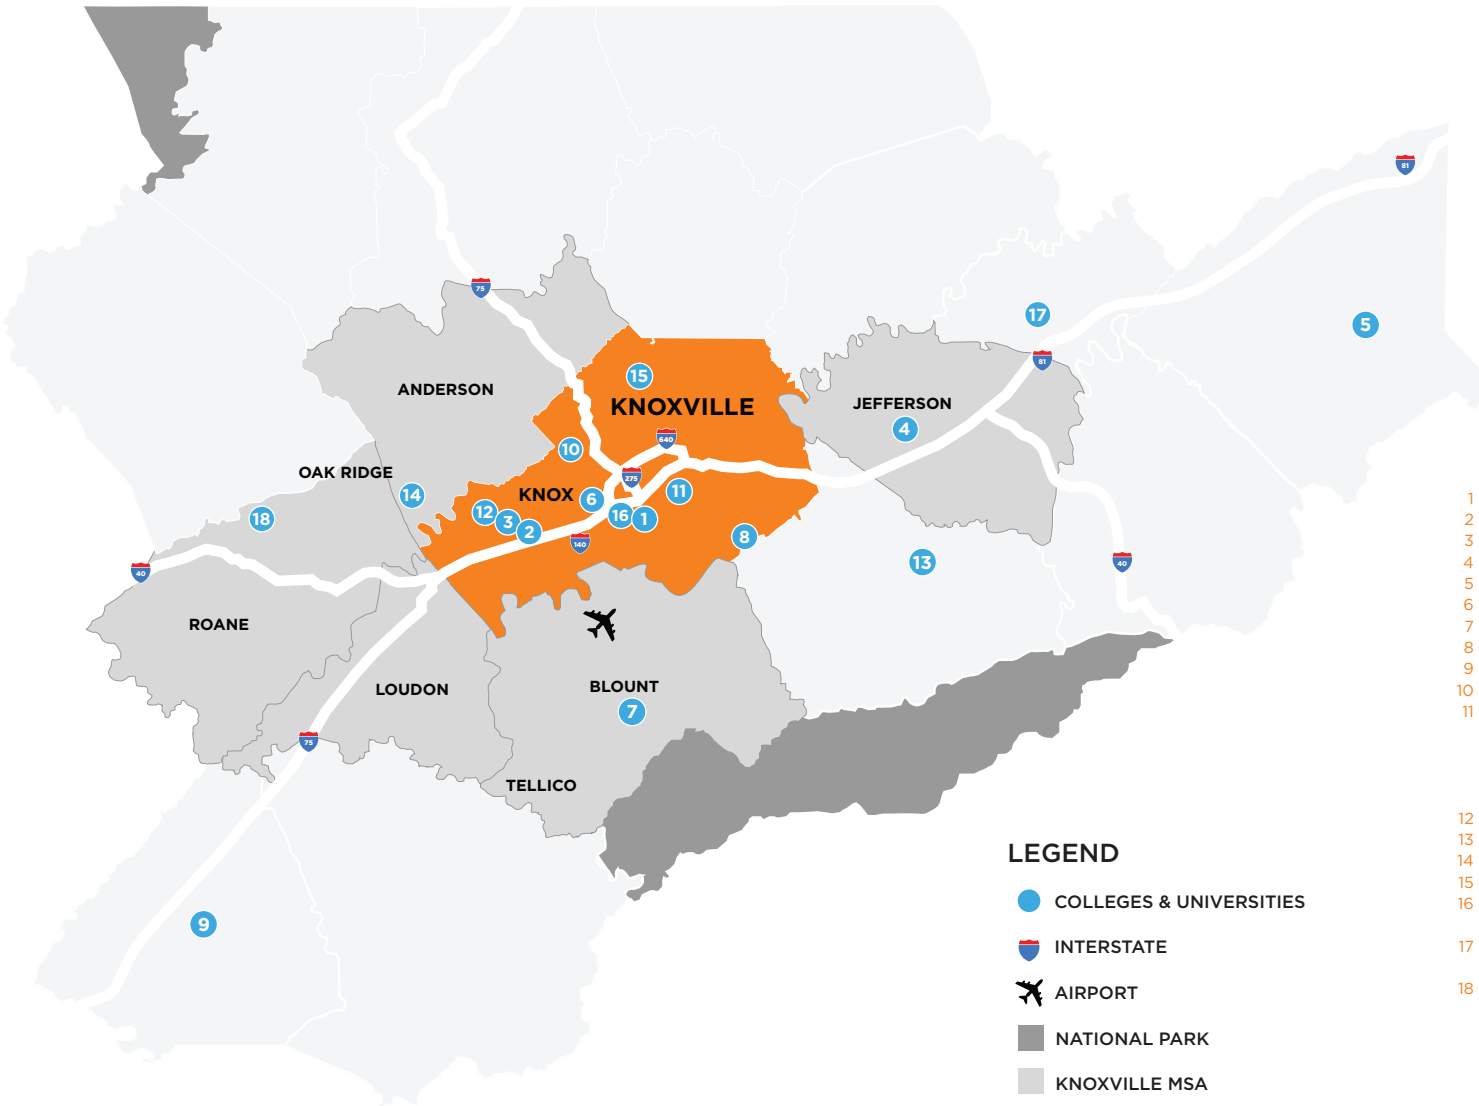

COLLEGES AND UNIVERSITIES

2023-2024

LEGEND

- COLLEGES & UNIVERSITIES
- INTERSTATE
- AIRPORT
- NATIONAL PARK
- KNOXVILLE MSA

FOUR-YEAR COLLEGES

	FALL 2023 ENROLLMENT	2023-2024 GRADUATES
1 University of Tennessee	36,304	8,303
2 Lincoln Memorial University	6,805	1,480
3 King University	1,295	557
4 Carson-Newman University	2,735	272
5 Tusculum College	1,200	400
6 South College	8,234	2,276
7 Maryville College	1,147	178
8 Johnson University	950	260
9 Tennessee Wesleyan College	1,074	332
10 Crown College	NR	NR
11 Strayer University - Knoxville	NR	NR
TOTALS	59,744	14,058

TWO-YEAR COMMUNITY COLLEGES

	FALL 2023 ENROLLMENT	2023-2024 GRADUATES
12 Pellissippi State	8,710	1,778
13 Walters State	5,833	1,227
14 Roane State	4,822	877
15 Remington College	NR	NR
16 TN College of Applied Technology - Knoxville	1,206	581
17 TN College of Applied Technology - Morristown	714	464
18 TN College of Applied Technology - Harriman	719	117
TOTALS	22,004	5,044