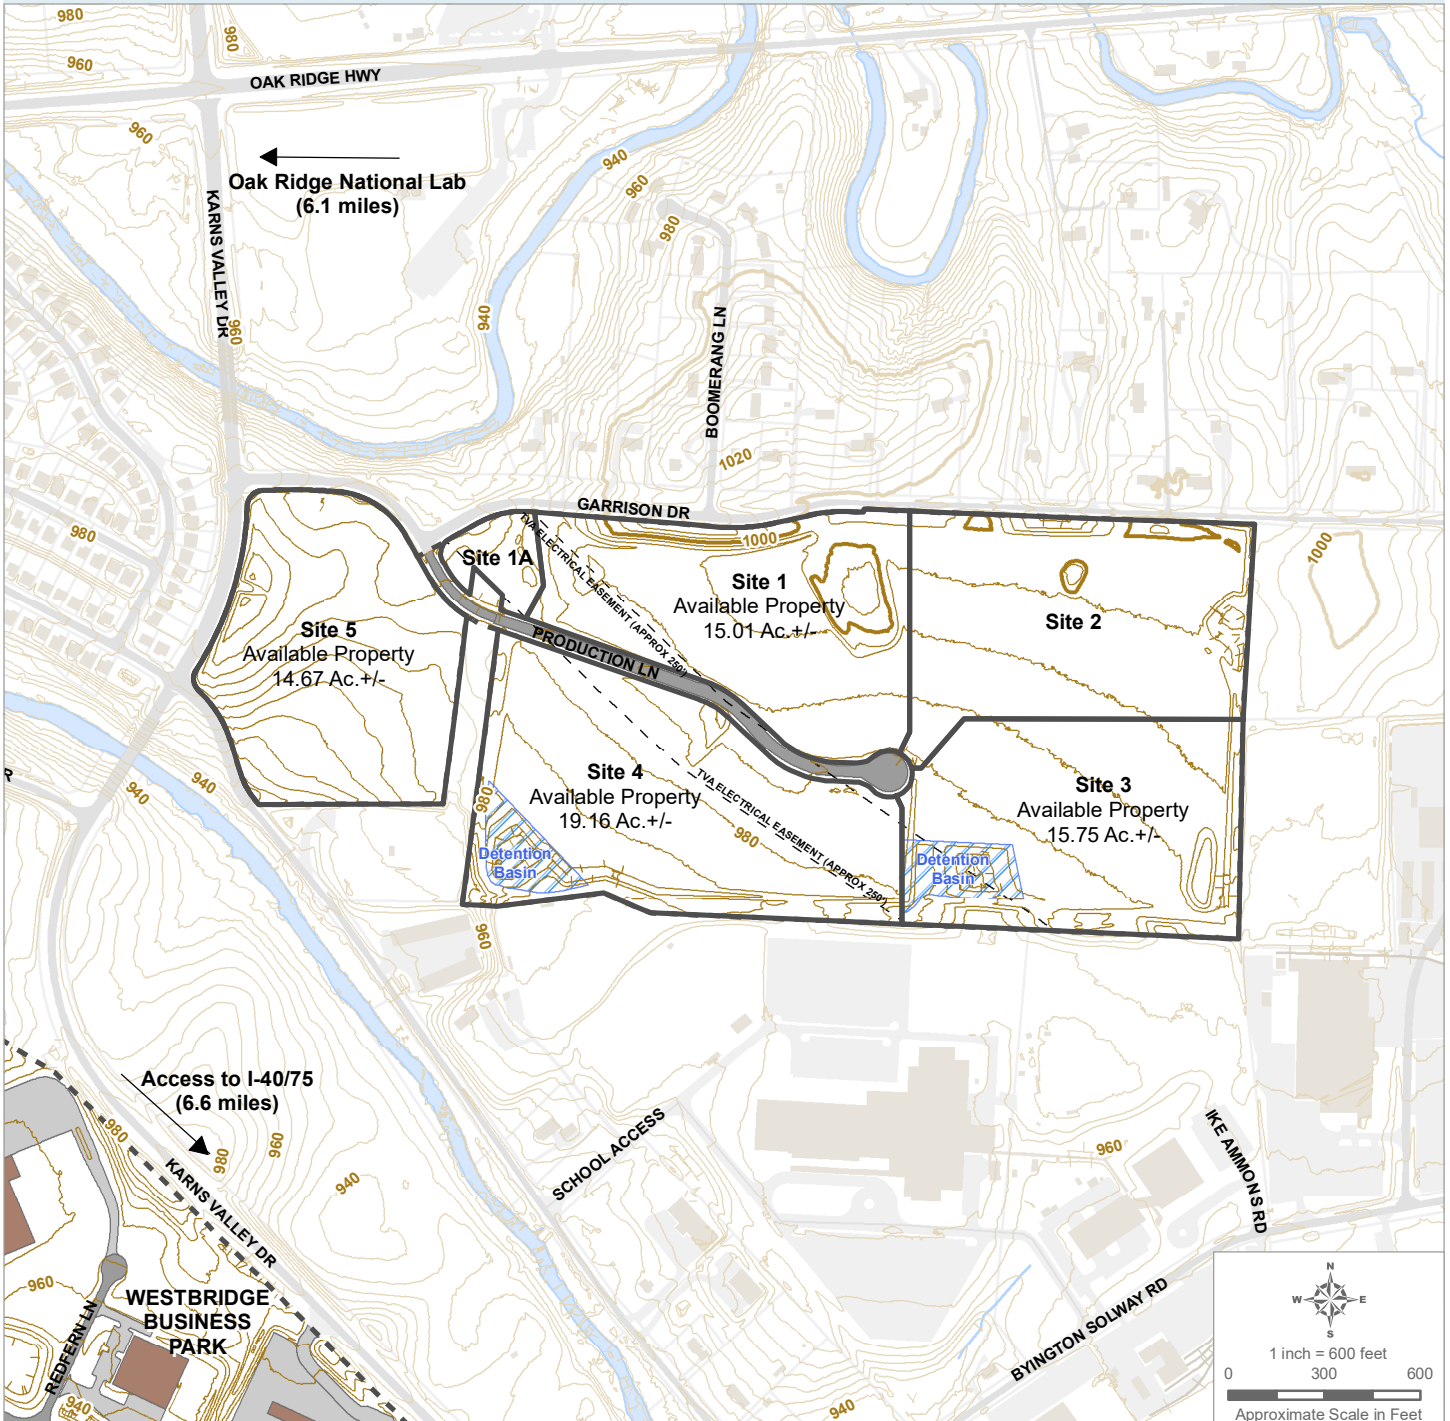

## Park Topography (4' Contours)

Print Date: 5/30/2024