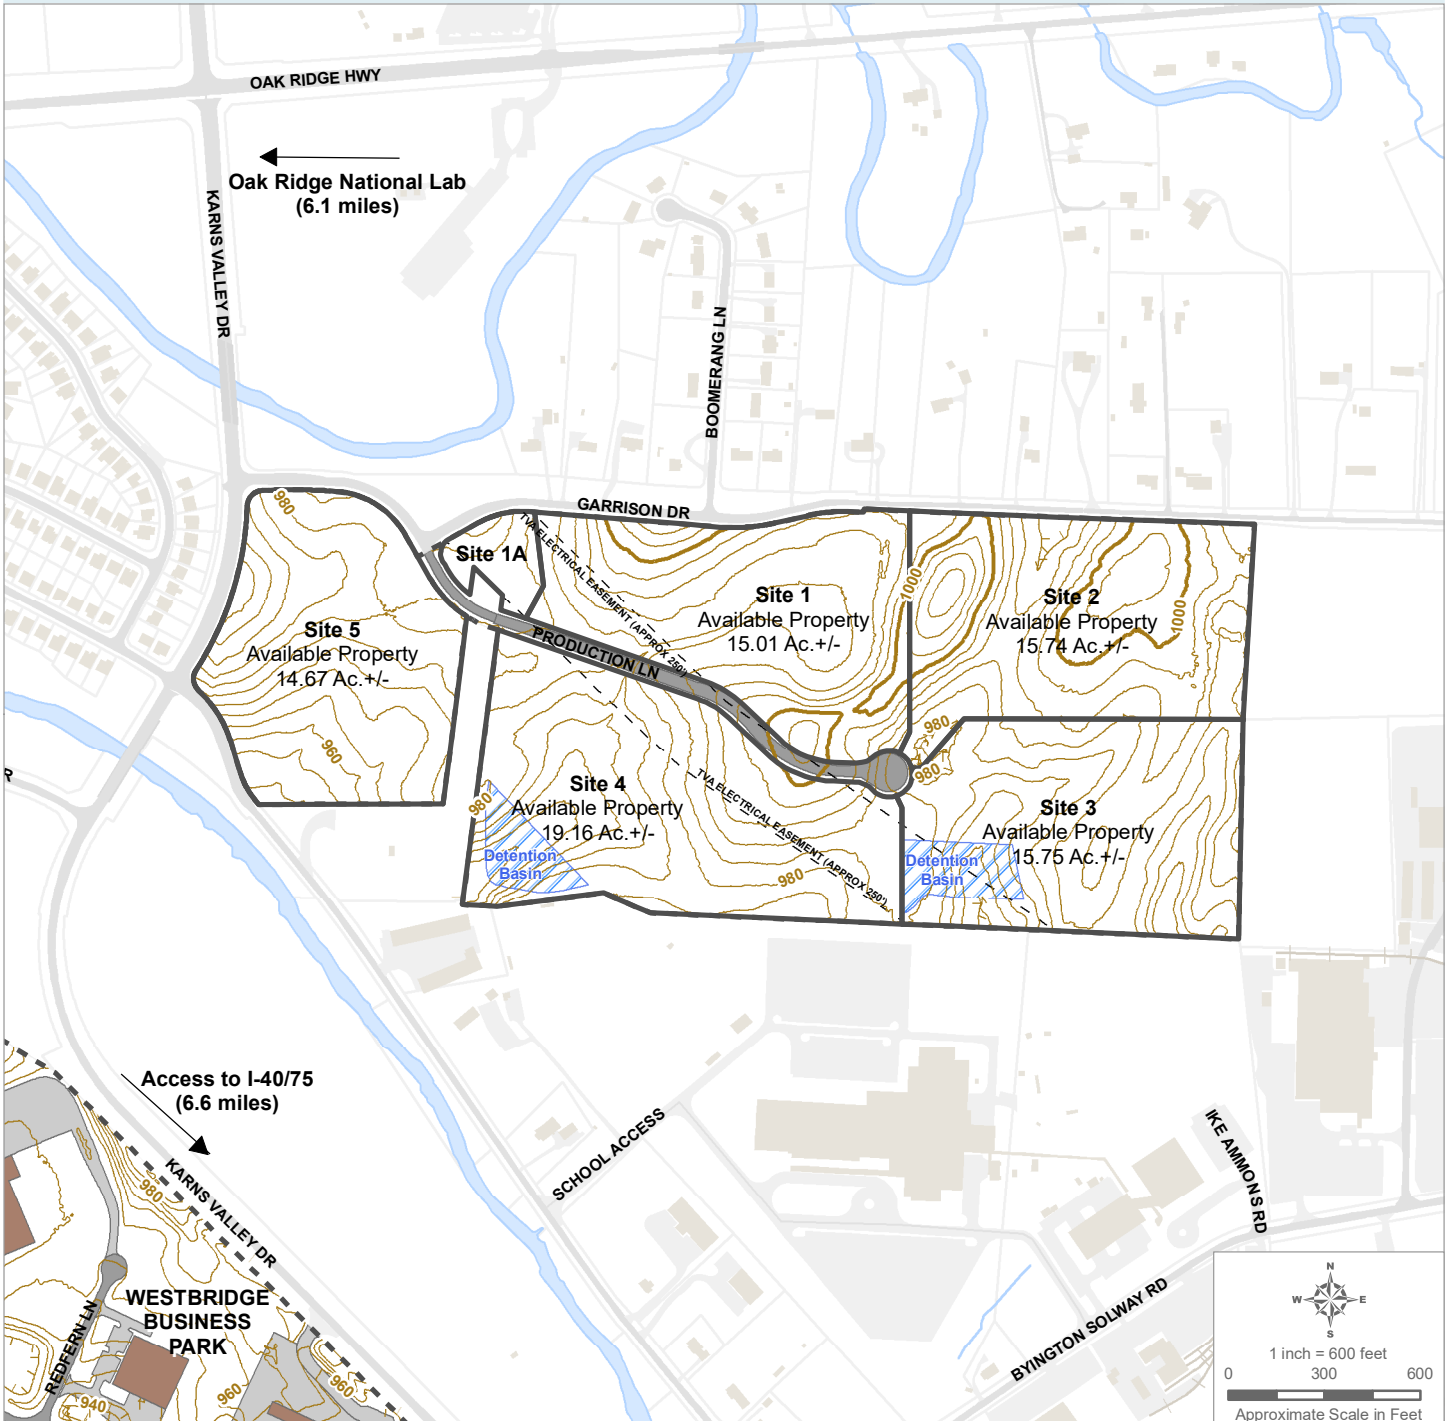

## Park Topography (4' Contours)

Print Date: 4/23/2024