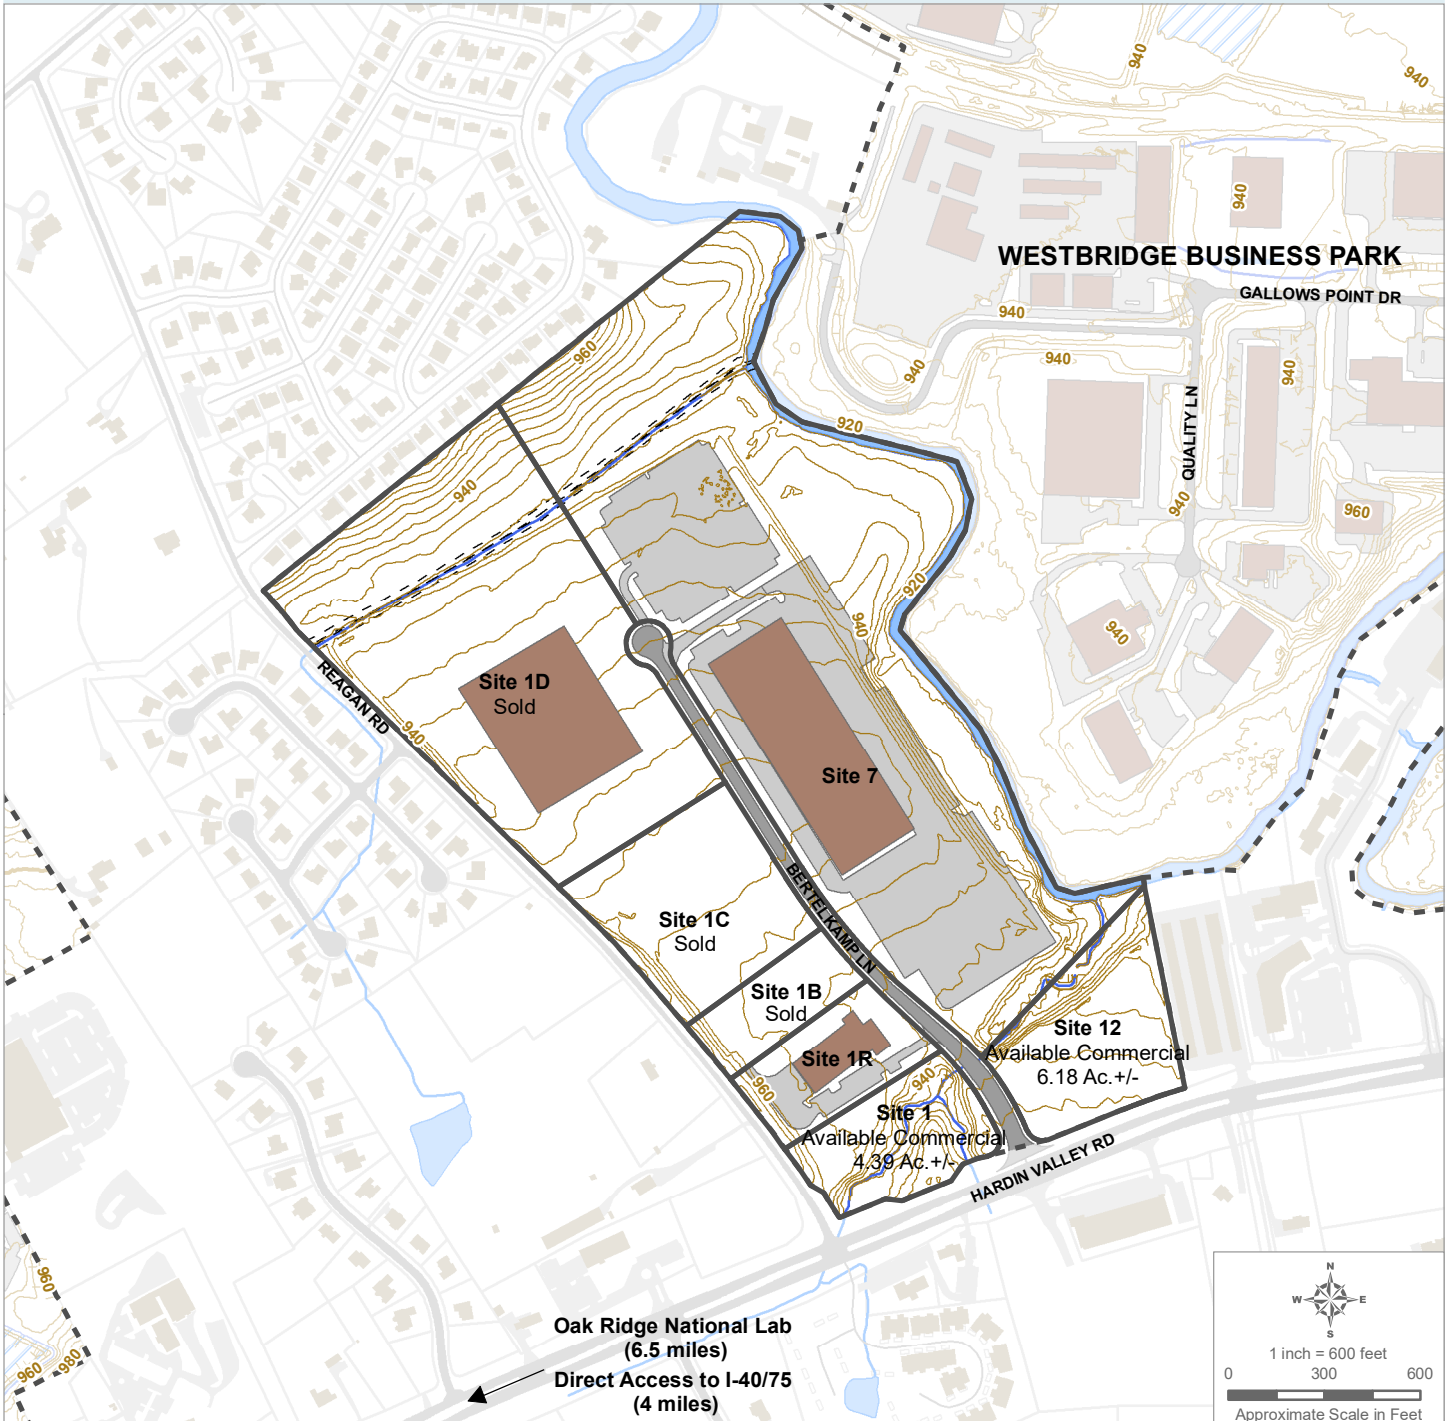

BUSINESS PARK PROFILE

Opportunities in Knox County, Tennessee

HARDIN BUSINESS PARK

BERTELKAMP LN | KNOXVILLE, TN 37932

Oak Ridge National Lab
(6.5 miles)
Direct Access to I-40/75
(4 miles)

Park Topography (4' Contours)