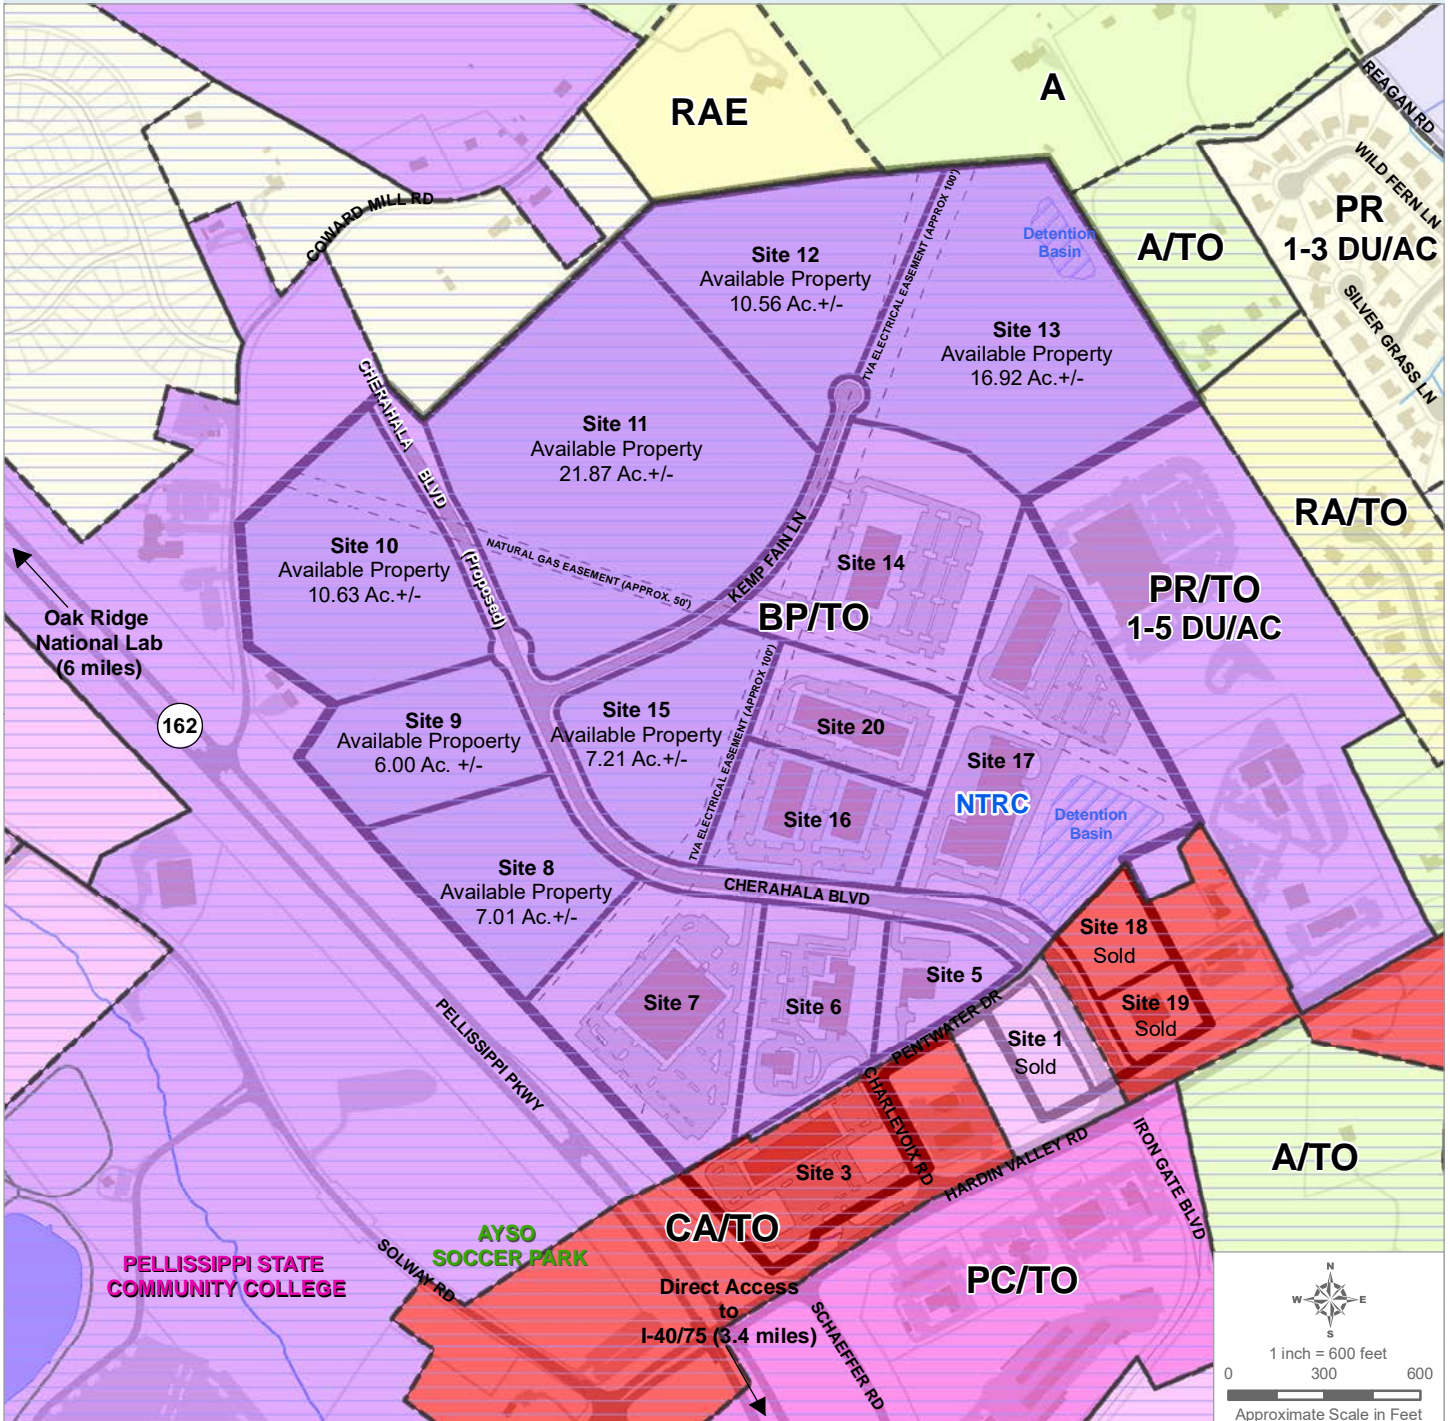

BUSINESS PARK PROFILE

Opportunities in Knox County, Tennessee

PELLISSIPPI CORPORATE CENTER

CHERAHALA BLVD | KNOXVILLE, TN 37932

Park Zoning: Business and Technology Park with Technology Overlay

Print Date: 3/15/2022