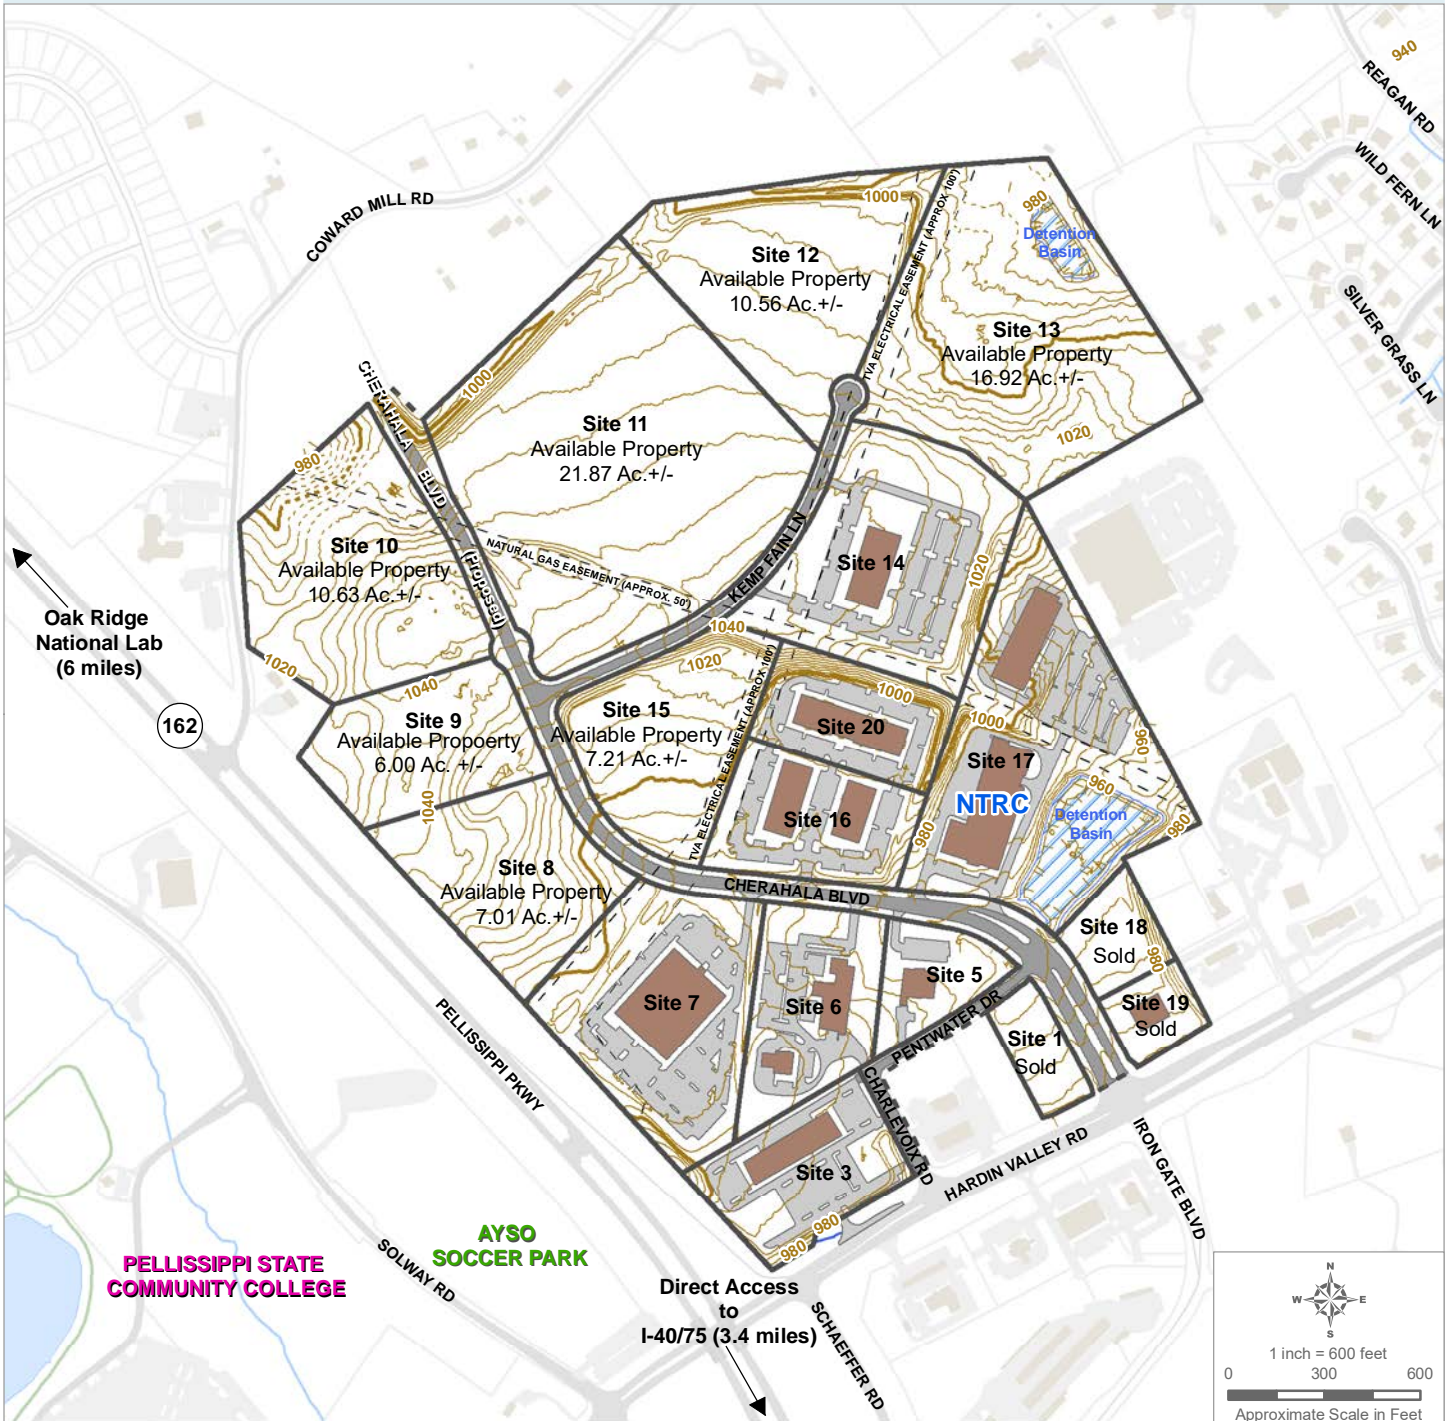

# BUSINESS PARK PROFILE

Opportunities in Knox County, Tennessee

## Park Topography (4' Contours)

Print Date: 3/15/2022

17 Market Square #201 • Knoxville, TN 37902  
(865) 637-4550 • [www.knoxvillechamber.com](http://www.knoxvillechamber.com)